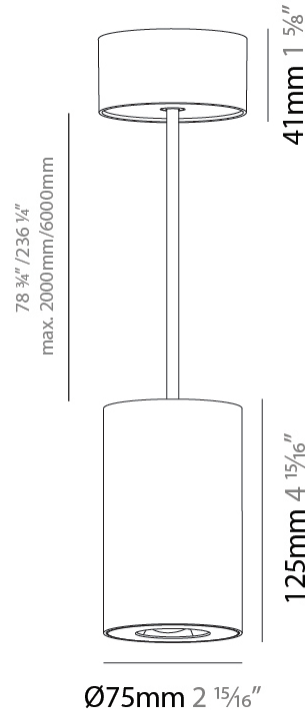

GENERAL

Series: Oiko Pro Round
Partner: Prolicht
Division: Architectural
Installation: Suspension
Product Type: Pendant
Mounting Location: Ceiling
Light Distribution: Direct

PHYSICAL

Shape: Cylinder
Diameter (mm): 75
Diameter (in): 2 ¹⁵/₁₆
Height (mm): 125
Height (in): 4 ¹⁵/₁₆
Weight (kg): 0.769
Fixture Finish: SSR / BKV / CWI / CRY / HAB / UFT / ITA / RUA / FTG / MYG / LOD / PUS / FRO / FUP / KIA / POP / BLS / SPG / MEY / GOH / CHC / COM / ABZ / JAG / OBR / MOS / ROR
Fixture Material: Metal
Cable Details: 2000mm / 6000mm Cable - Options : Transparent, Black, White, Red, Orange

ELECTRICAL

Lamp Type: LED (Zhaga Standard)
Input Wattage (W): 12.9
Dimming: Tri-Mode (Non-Dimming and Phase Dimming (120Vac only) and 0-10V Dimming)
Driver Included: No
Driver Location: Remote
Driver Type: Constant Current - Universal
Driver Class: Class 2
Input Voltage (V): 120 - 277
Constant Current (MA): 350

LED

Color Temperature (°K): 2700 / 3000 / 3500 / 4000
Max. Delivered Lumen (lm): 1293 / 1289 / 1350 / 1362
Nominal Lumen (lm): 1473 / 1468 / 1538 / 1552
CRI: >90 CRI
Lamp Life (hrs): 50000

OPTICAL

Reflector°: 50
Adjustability: Fixed

RATINGS AND CERTIFICATIONS

Certified By: Certified for North American Standards
IP rating: IP20